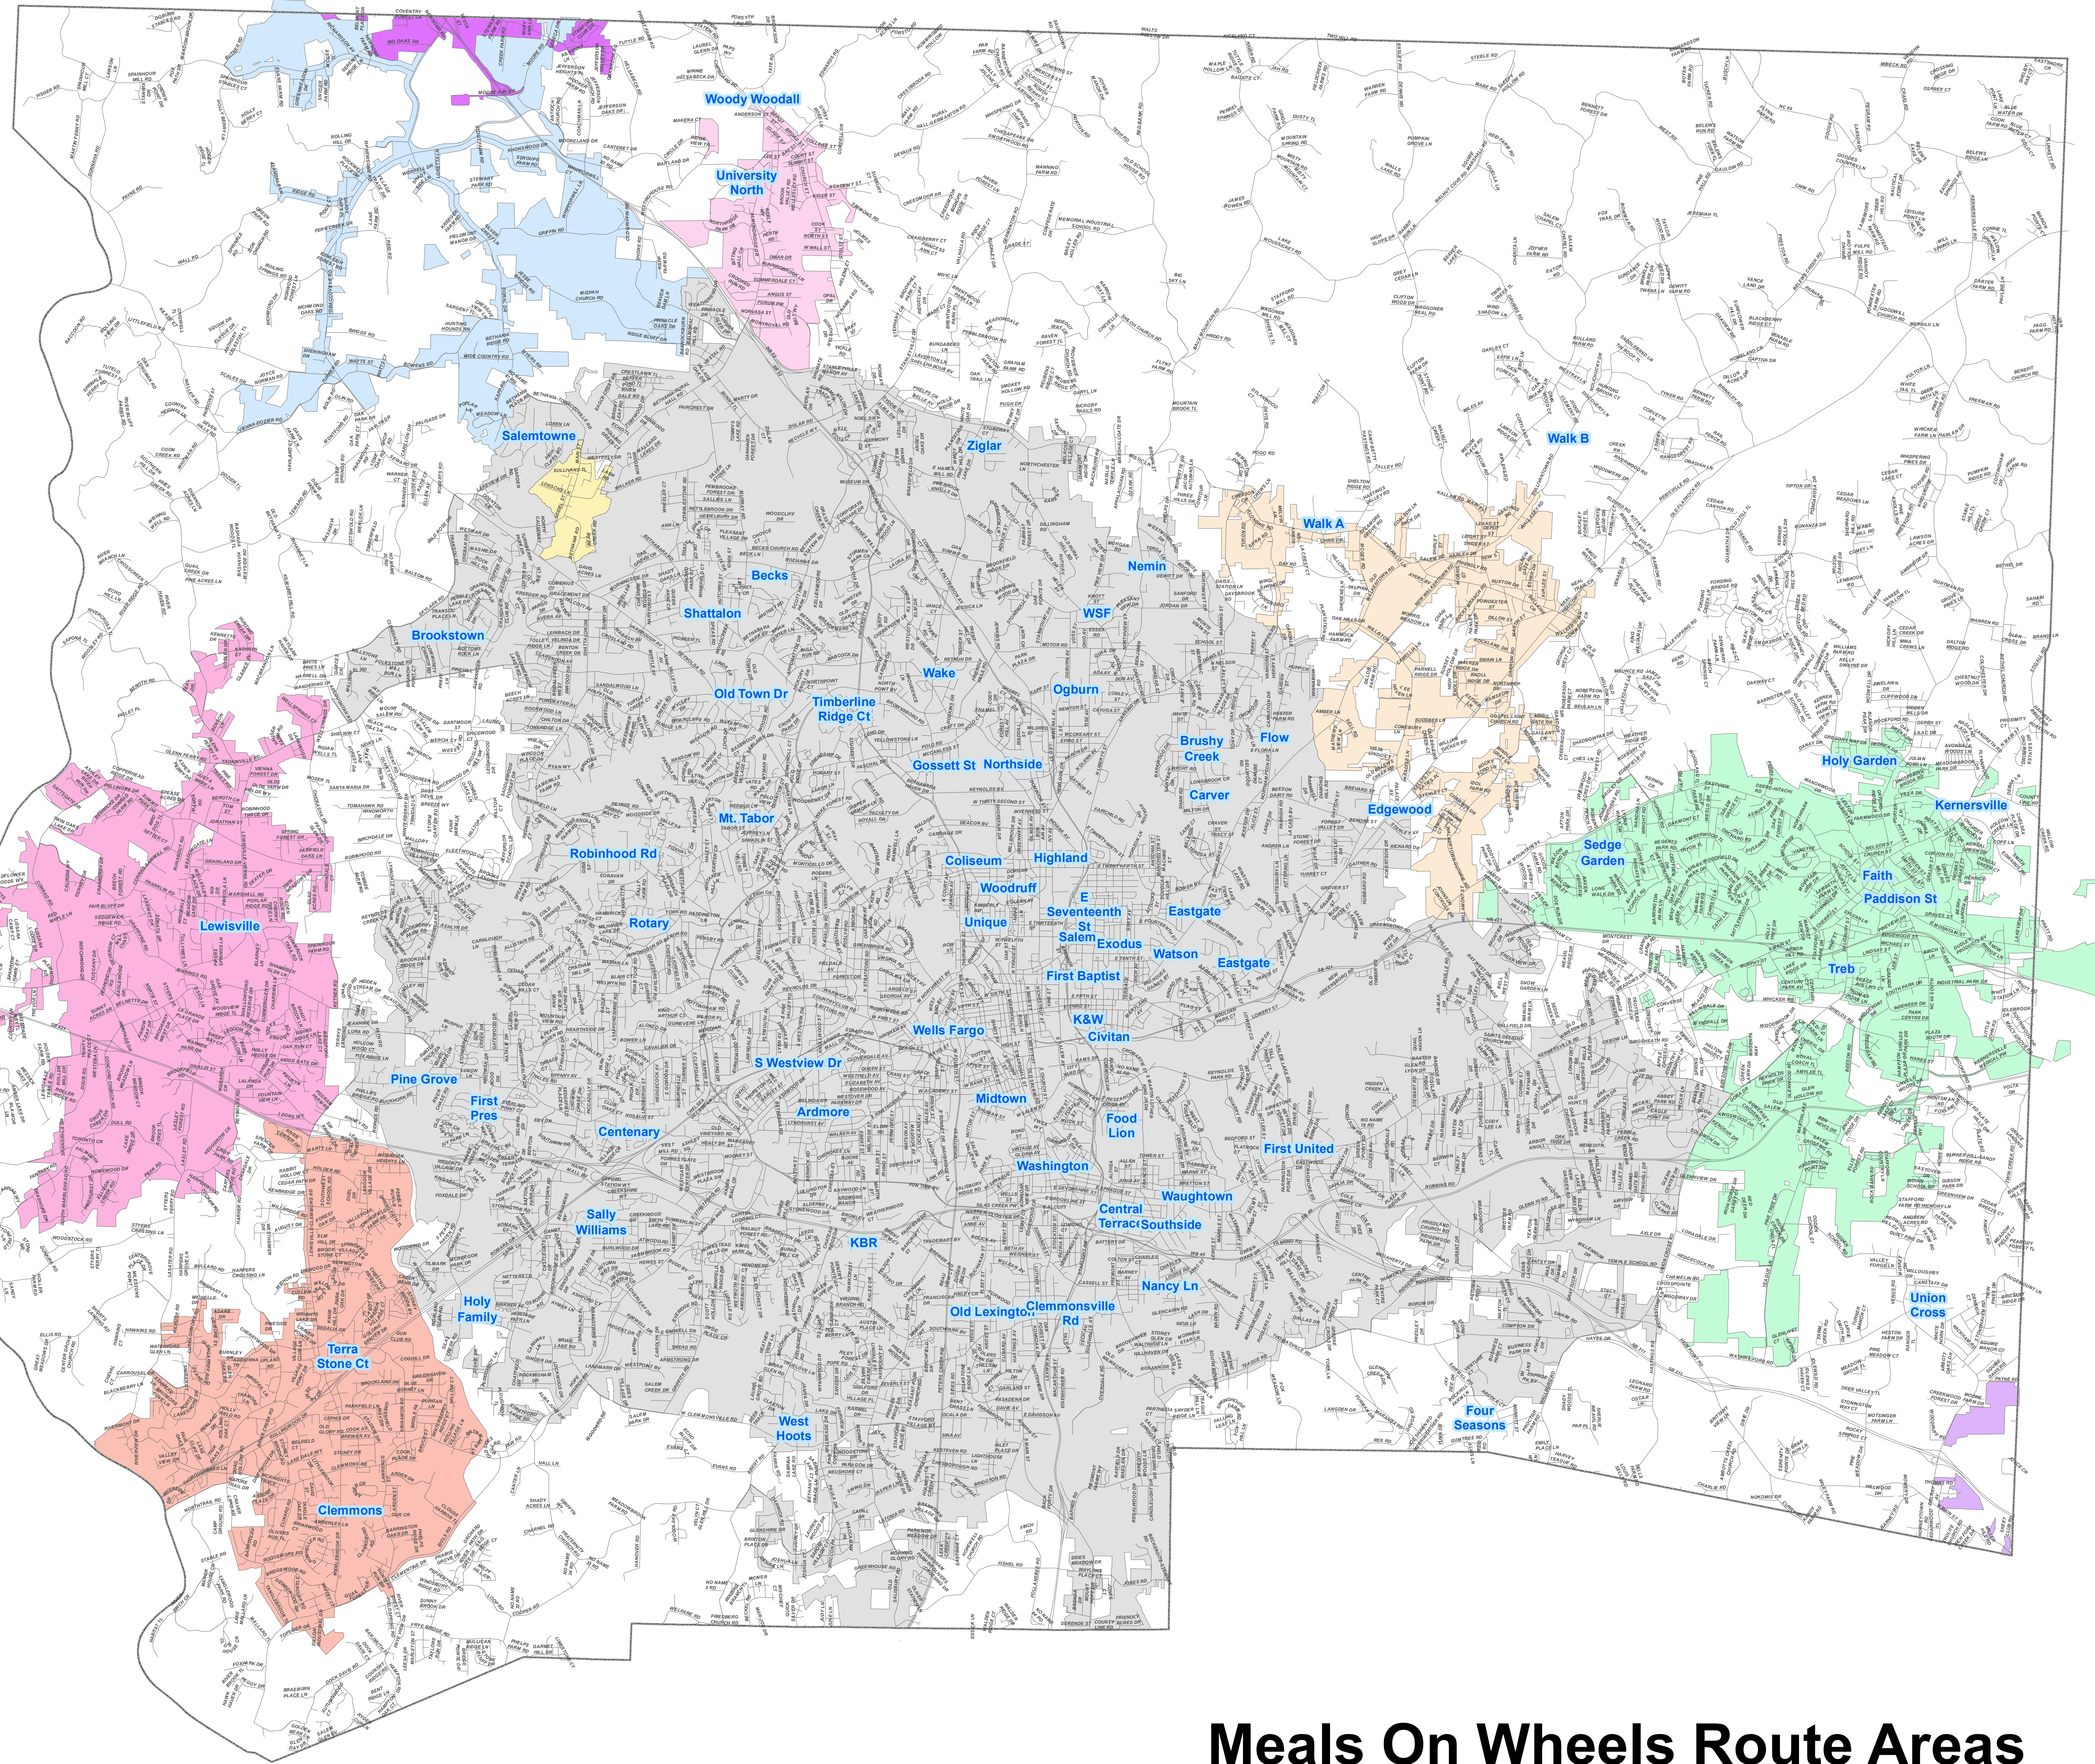

Jurisdiction

- Bethania
- Clemmons
- High Point
- Kernersville
- King
- Lewisville
- Rural Hall
- Tobaccoville
- Walkertown
- Winston-Salem
- Streets
- County Boundary

Map Created: August 28, 2019
 Data Source:
 Senior Services,
 MapForsyth

N
 W
 S
 E

Feet
 0 2,700 5,400 8,100 10,800

Meals On Wheels Route Areas